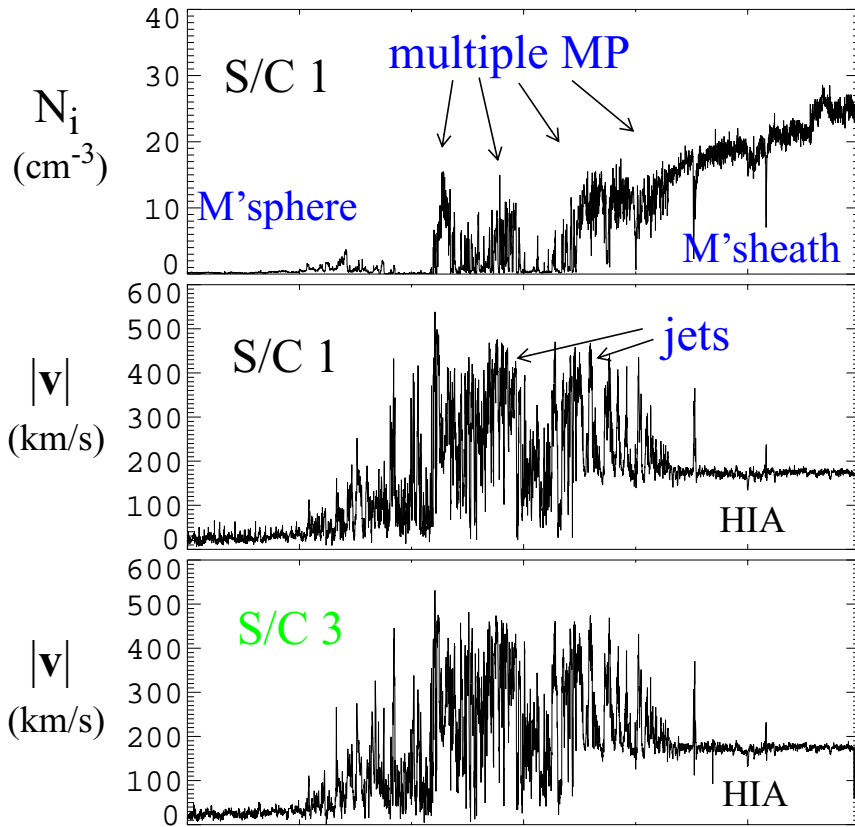

Dusk Flank MP on 2001-01-26: Overview

over 2 hours of jets at MP

similar for S/C 3, 4
S/C 650 km apart

hhmm
2001 Jan 26

Plasma jets at MP crossings and FTE